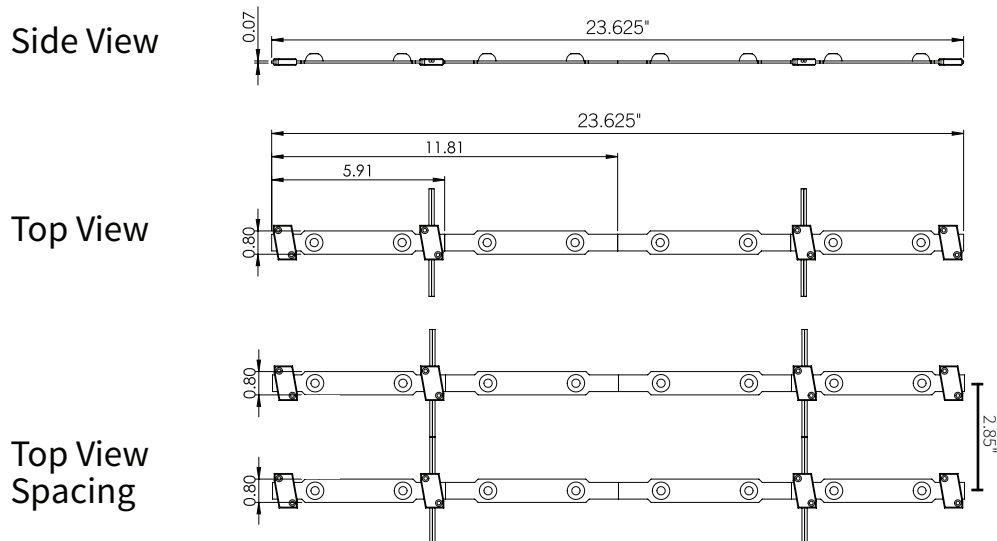

Specifications

Specs:	
Overall Length (per strip)	23.625"
Width	0.8"
Voltage	24V DC
LED Angle	170°
LED Quantity	8 per Strip
Brightness (per strip)	360 Lumens per Strip
Power Supply	Class 2
Color Temp (K)	4100K/6500K
Estimated Lifetime	50,000 Hrs
Rating	IP33
Warranty	20,000 Hrs
Power Consumption	4.5W / Strip

4100K: #2710 , 6500K: #2711