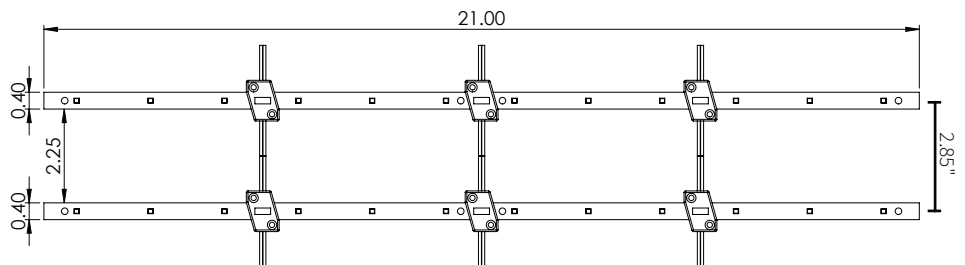

Top View Spacing

Neither the manufacturer nor any sales agent may be held liable for injury, loss or damage resulting from the use of these products.

500 Narragansett Park Dr. Pawtucket, RI 02861 | 800.631.9707 | rosedisplays.com | signware@rosedisplays.com

rose/displays
The Signware™ Specialists