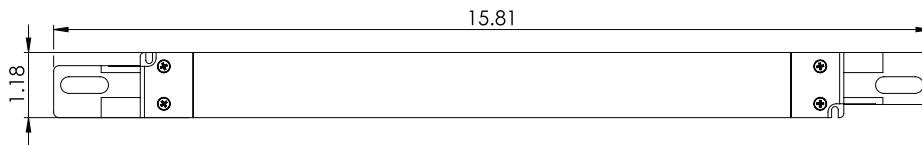

Power Illuminated Supply

Premium
100W

Profile View

Specifications

Specs:	
Overall Length	15.81"
Width	1.18"
Input Voltage	100V - 120V
Output Voltage	24V
Wattage	100 watts
Class	Class 2
Rating	IP-64
Input Connector	C-7
Output Connector	C-8
Warranty	5 years

PREMIUM: #2800

Top View

Side View

Neither the manufacturer nor any sales agent may be held liable for injury, loss or damage resulting from the use of these products.

500 Narragansett Park Dr. Pawtucket, RI 02861 | 800.631.9707 | rosedisplays.com | signware@rosedisplays.com

rose/displays
The Signware™ Specialists