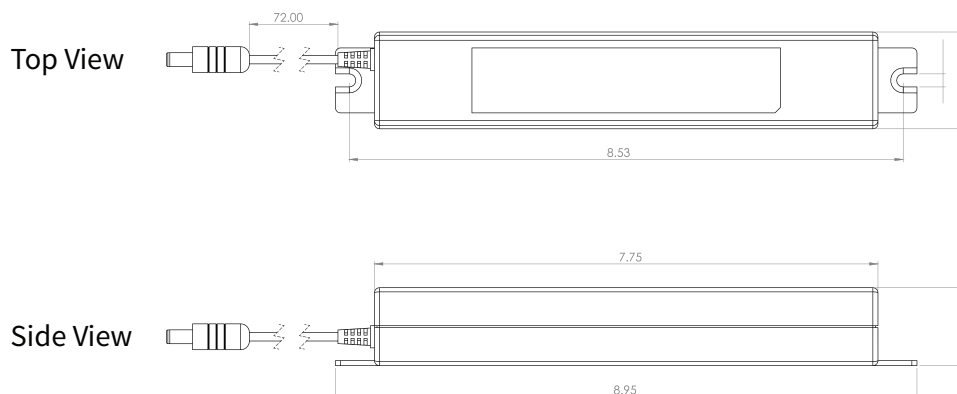

Neither the manufacturer nor any sales agent may be held liable for injury, loss or damage resulting from the use of these products.

500 Narragansett Park Dr. Pawtucket, RI 02861 | 800.631.9707 | rosedisplays.com | signware@rosedisplays.com

rose/displays
The Signware® Specialists