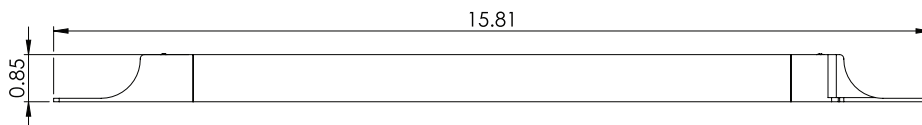

Power Illuminated Supply

Premium
100W

Profile View

Specifications

Specs:	
Overall Length	15.81"
Width	1.18"
Input Voltage	100V - 120V
Output Voltage	24V
Wattage	100 watts
Class	Class 2
Rating	IP-64
Input Connector	C-7
Output Connector	C-8
Warranty	5 years

PREMIUM: #2800

Top View

Side View

Neither the manufacturer nor any sales agent may be held liable for injury, loss or damage resulting from the use of these products.

500 Narragansett Park Dr. Pawtucket, RI 02861 | 800.631.9707 | rosedisplays.com | signware@rosedisplays.com

rose/displays
The Signware™ Specialists