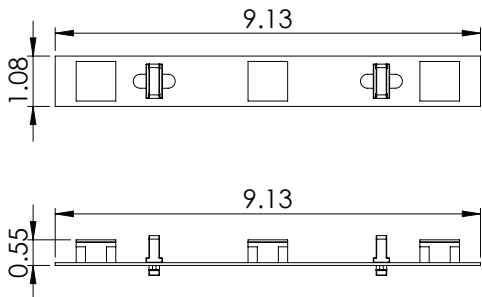

3 LED: #2704