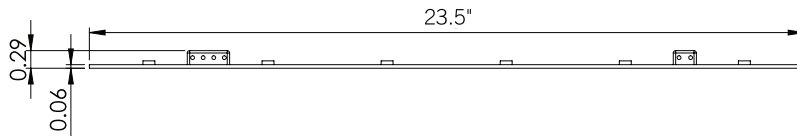

Lighting Options *Illuminated* RGBW Mesh

Profile View

Specifications

Specs:	
Overall Length (per strip)	23.5"
Width	0.39"
Voltage	24V DC
LED Quantity	12 per Strip
Brightness (per strip)	Variable
Power Supply	Class 2
Color Temp (K)	Variable
Estimated Lifetime	50,000 Hrs
Rating	IP33
Warranty	2 years
Power Consumption	Variable

RGBW: #2715

Side View

Top View Spacing

Neither the manufacturer nor any sales agent may be held liable for injury, loss or damage resulting from the use of these products.

500 Narragansett Park Dr. Pawtucket, RI 02861 | 800.631.9707 | rosedisplays.com | signware@rosedisplays.com

rose/displays
The Signware® Specialists