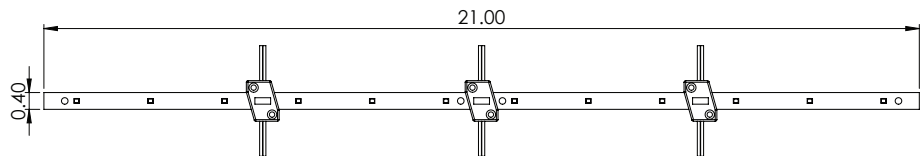

Lumina™ Mesh Lighting

Lighting Options

Mesh Lighting

Profile View

Specifications

Specs:	
Overall Length (per strip)	21"
Width	0.40"
Voltage	24V DC
LED Quantity	12 per Strip
Brightness (per strip)	220 Lumens per Strip
Power Supply	Class 2
Color Temp (K)	6000K
Estimated Lifetime	50,000 Hrs
Rating	IP33
Warranty	20,000 Hrs
Power Consumption	2.5W / Strip

MESH: #2714

Top View

Top View Spacing

Neither the manufacturer nor any sales agent may be held liable for injury, loss or damage resulting from the use of these products.

500 Narragansett Park Dr. Pawtucket, RI 02861 | 800.631.9707 | rosedisplays.com | signware@rosedisplays.com

rose/displays
The Signware™ Specialists