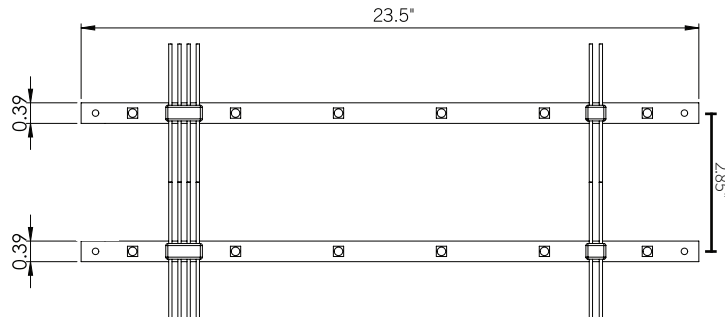

Top View Spacing

Neither the manufacturer nor any sales agent may be held liable for injury, loss or damage resulting from the use of these products.

500 Narragansett Park Dr. Pawtucket, RI 02861 | 800.631.9707 | rosedisplays.com | signware@rosedisplays.com

rose/displays
The Signware® Specialists