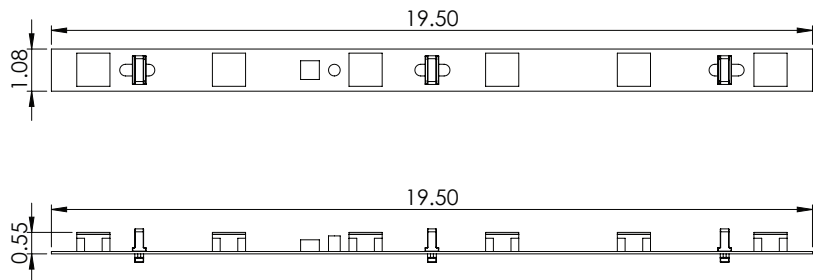

6 LED: #2705

Neither the manufacturer nor any sales agent may be held liable for injury, loss or damage resulting from the use of these products.

500 Narragansett Park Dr. Pawtucket, RI 02861 | 800.631.9707 | rosedisplays.com | signware@rosedisplays.com

rose/displays
The Signware Specialists